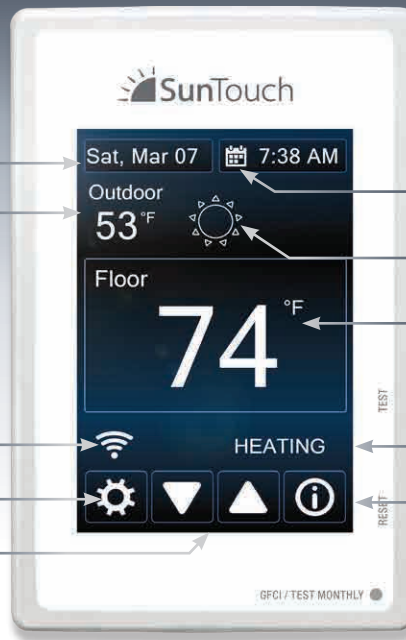

SunStat[®] Thermostats

For Electric Floor Heating Systems

The Next Generation of SunS

Adjust settings from anywhere

Remotely access your floor heating system via a mobile app or web browser. Adjust the temperature while sitting on the couch or switch your system to energy saving mode when you are away from home.

Choose a custom theme to match your decor
Blend in or be bold with one of five color themes.

SunStat Connect Programmable Control

Wi-Fi

*Current date & time
Outdoor temperature
*Secondary temperature or setpoint

*Schedule is enabled
Weather display
*Current floor or air temperature
(Select between floor temperature control with optional air override or air temperature control alone)
*Operational status
*Help screens

Wi-Fi connection is on
*Settings
*Adjust the preferred temperature

**Also a feature of the SunStat Command Programmable Control*

'Night' theme display

Stat Controls

Core, Command & Connect Thermostats

Warmth when and where you want it!