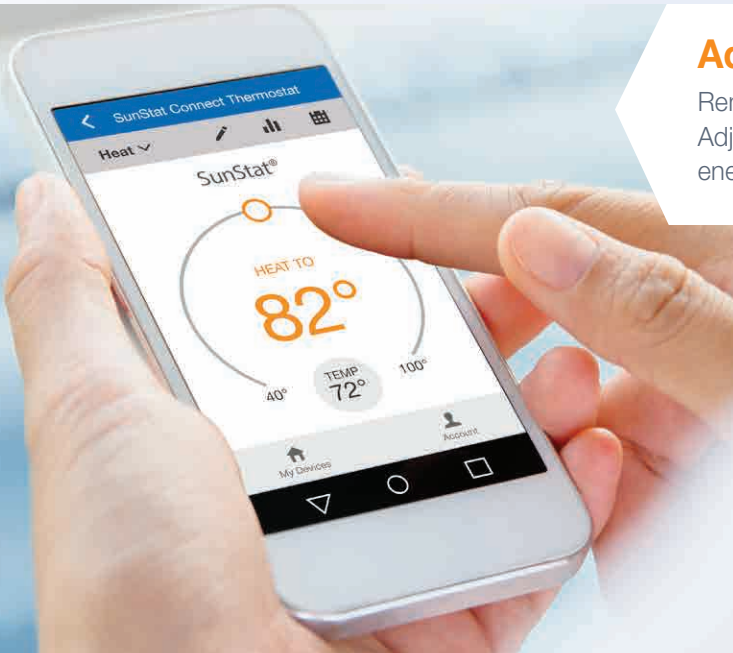

SunStat[®] Thermostats

For Electric Floor Heating Systems

The Next Generation of SunS

Adjust settings from anywhere

Remotely access your floor heating system via a mobile app or web browser. Adjust the temperature while sitting on the couch or switch your system to energy saving mode when you are away from home.

Choose a custom theme to match your decor
Blend in or be bold with one of five color themes.

SunStat Connect Programmable Control

Wi-Fi

*Current date & time
Outdoor temperature
*Secondary temperature or setpoint

*Schedule is enabled
Weather display
*Current floor or air temperature
(Select between floor temperature control with optional air override or air temperature control alone)
*Operational status
*Help screens