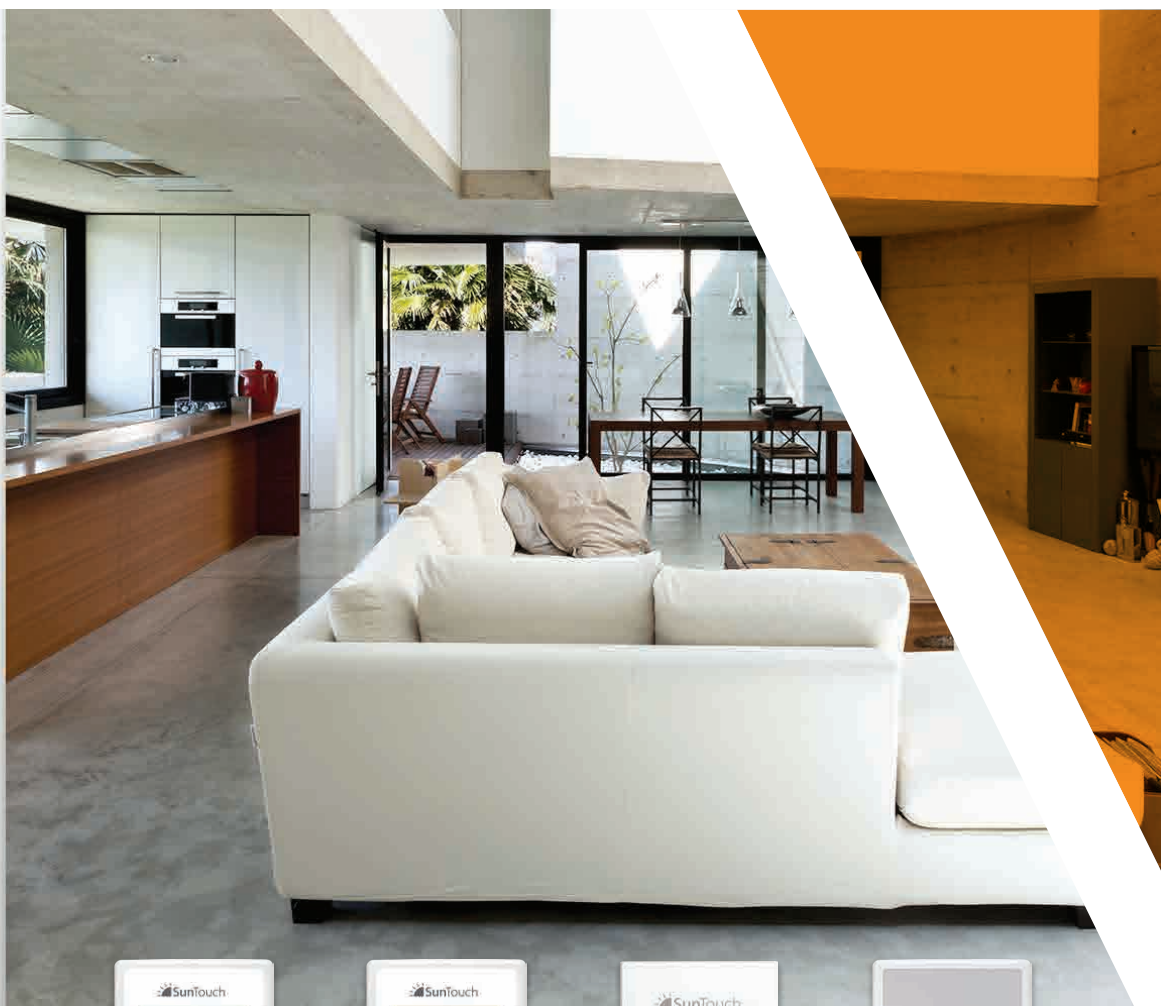

SunStat® Thermostats

For Electric Floor Heating Systems